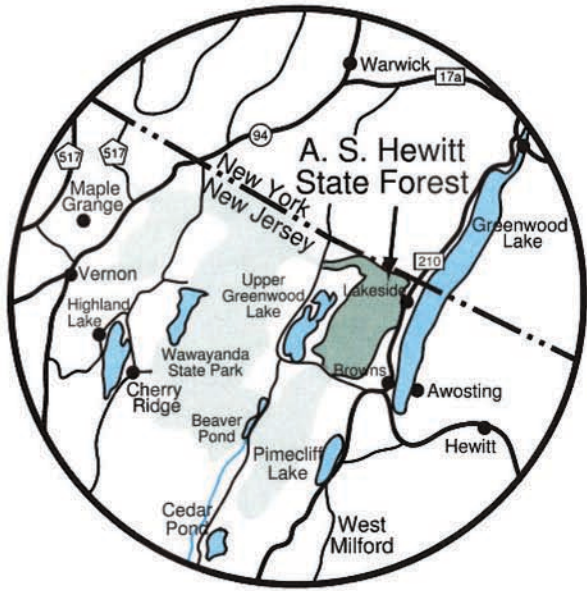

A.S. HEWITT STATE FOREST

LEGEND

-  Appalachian Trail
-  Quail Trail
-  Ernest Walters Trail
-  State Line Trail
-  Bearfort Ridge Trail